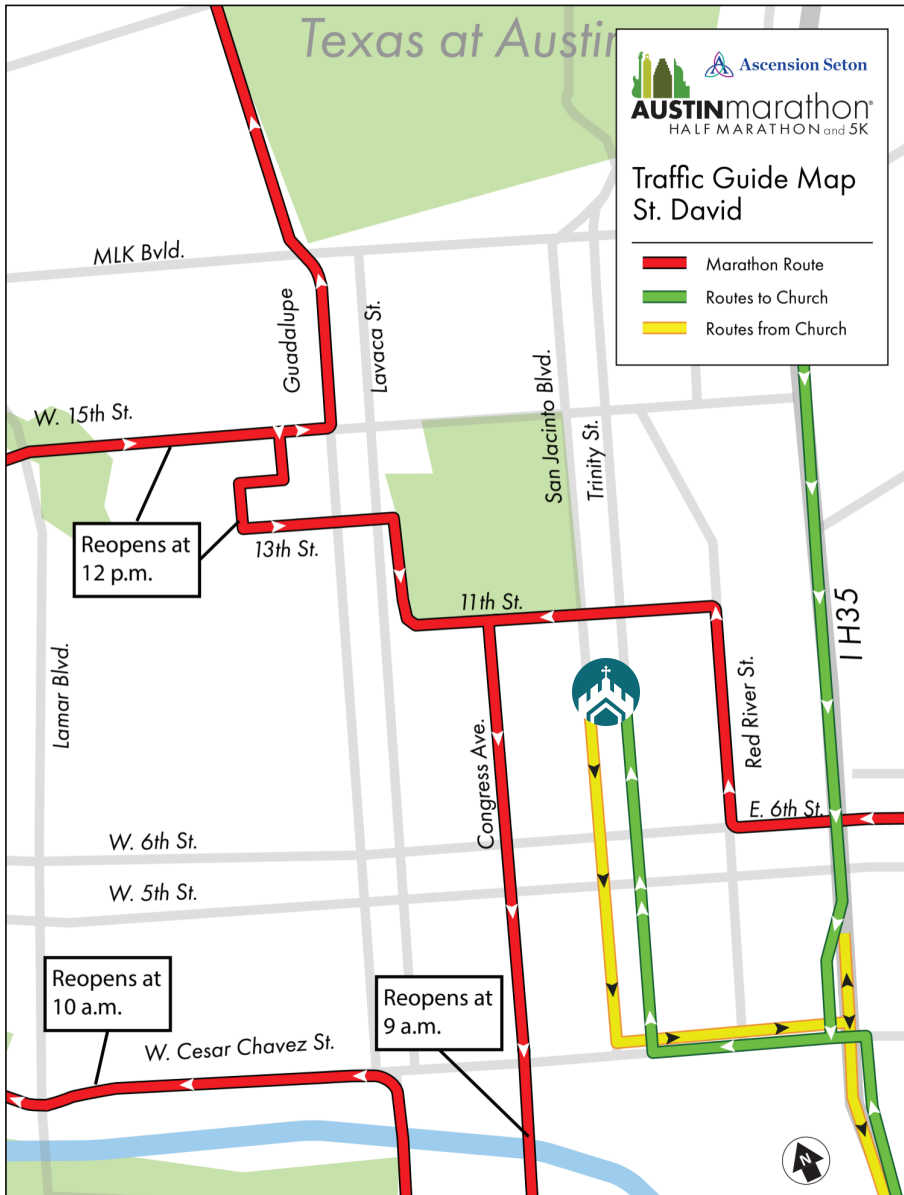

AUSTIN MARATHON TRAFFIC ROUTES

Sunday, Feb. 20, 2022, 6 a.m.-3 p.m.

Route to Church From Points North

Take I-35 southbound
Exit at Cesar Chavez
Right on Cesar Chavez
Right on Trinity
Continue Straight past 7th St.
Left into St. David's parking garage

Route to Church From Points South

Take I-35 northbound
Exit Cesar Chavez
Left on Cesar Chavez
Right on Trinity
Continue Straight past 7th St.
Left into St. David's parking garage

Route From Church

Exit parking garage onto
westbound 8th St.
Left on San Jacinto Blvd.
Left on Cesar Chavez
Continue to I-35

After 10 AM, traffic will be permitted
onto westbound Cesar Chavez to
access S. Congress Ave., S. 1st St,
Lamar Blvd. or MoPac.

SUNDAY WORSHIP SERVICES

- 8 a.m. | Holy Eucharist, Rite II, no music (Historic Church)
- 9 a.m. | Holy Eucharist, Rite II (Historic Church)
- 9 a.m. | Holy Eucharist, Enriching Our Worship (Outdoor Labyrinth)
- 11:15 a.m. | Holy Eucharist, Rite II (Historic Church and livestreamed)
- 11:15 a.m. | Holy Eucharist, Rite II, no music (Outdoor Labyrinth)
- 8 p.m. | Choral Compline (Bethell Hall and livestreamed)

VISIT STDAVE.ORG/WORSHIP
FOR THE LATEST UPDATES